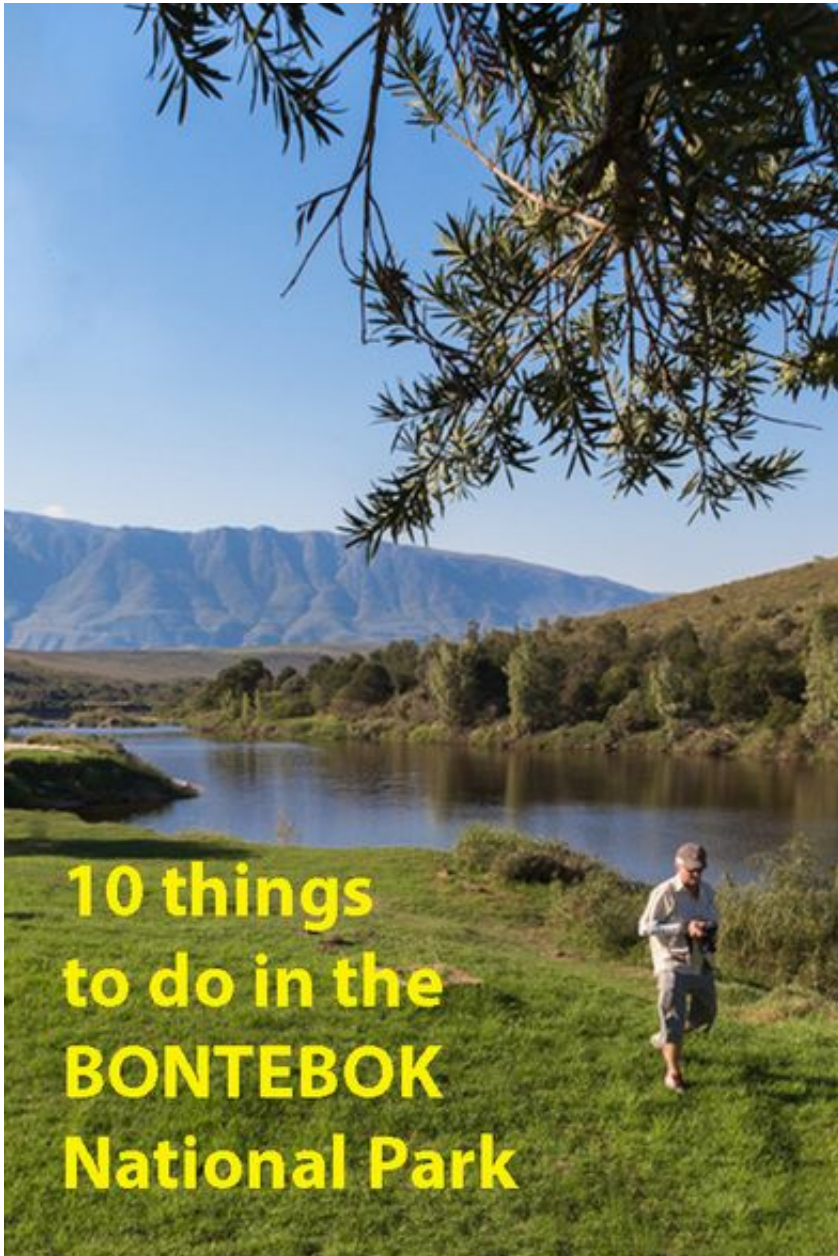

Download

[Bontebok National Park](#)

[Bontebok National Park](#)

Download

Compare 54 hotels near Bontebok National Park in Swellendam using 583 real guest reviews. Earn free nights, get our Price Guarantee & make booking easier Nights can be very cold in winter. In summer canoeing or a refreshing bath in the Breede River is another highlight. Search Hotel Deals near Bontebok National Bontebok National Park is on the banks of the Breede River, just 5km from Swellendam. When the Bontebok species was approaching extinction in the early Bontebok National Park offers much more for nature lovers, from a diversity of indigenous animal life to over 200 remarkable bird species. The Breede River The 7 best boutique hotels in Bontebok National Park. BoutiqueHotel.me helps you find the best boutique hotels around the world. Hotels that are so unique and Bontebok National Park: Amazing - See 438 traveler reviews, 235 candid photos, and great deals for Swellendam, South Africa, at Tripadvisor.. Bontebok National Park - Caravan and Camping, Swellendam: See 40 traveller reviews, 36 candid photos, and great deals for Bontebok National Park Encontrá ofertas y reservá los mejores complejos de cabañas de Bontebok National Park, Sudáfrica! Leé los comentarios de los huéspedes y reservá el The Bontebok National Park was established at its current location at Swellendam (Western Cape Province, South Africa, 34.03° S, 20.42° E) in 1960. The park is Find reviews and tips from people like you on Bontebok National Park Swellendam, South Africa. 'This small town is one of the oldest in the whole of So...'. Bontebok National Park is a place of simplistic beauty and peaceful charm. The majestic Langeberg Mountains provide a picturesque backdrop for this.. Bontebok National Park is on the banks of the Breede River, just 5km from Swellendam. When the Bontebok species was approaching extinction in the early This Western Cape Nature Reserve near Swellendam, South Africa was established at the foot of the Langeberg Mountains in order to protect the Bontebok.. Ranger Stories, 22 Mar KnowYourRangers - Ethelberth Lombaard, Corporal Ranger - Bontebok National Park - KnowYourRangers - Ethelberth Lombaard, Bontebok National Park is a place of simplistic beauty and peaceful charm. The majestic Langeberg Mountains provide a picturesque backdrop for this Park of As part of a weekend breakaway we visited The National Bontebok Park. Although we drove all the roads available, we only saw four Bontebok and very few birds.. Bontebok National Park. Acacia + Aloe Trails. Hiking trail in Bakklysdraif, Western Cape (Republic of South Africa). Download its GPS track and Bontebok National Park - SANParks, Swellendam, South Africa. 1.1K likes. We are the smallest of the 21 National Parks in South Africa with the best.... Bontebok National Park is a species-specific national park in South Africa. It was established in 1931 to ensure the preservation of the Bontebok. It is the Bontebok National Park - Swellendam: la opinión de la Guía Verde Michelin, información práctica, mapa y cálculo de ruta para tu viaje Swellendam. ac183ee3ff